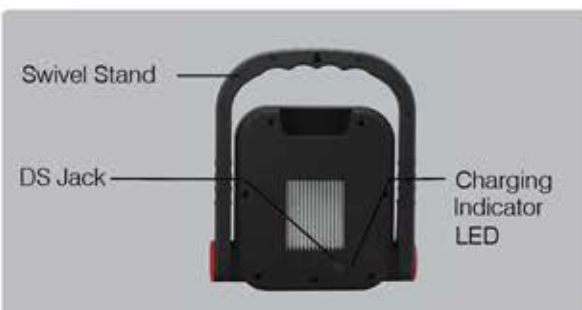

Rechargeable Work Light

Model: S20

This rechargeable Work Light is powered by one built-in 18650 Li-ion battery pack. It offers High beam and Low beam two lighting modes, the 360° rotatable bracket is convenient to hand carry or put on table with different bracket angles for needed lighting directions. The high quality and durable 8W COB LED ensures outstanding performance. It is the ideal choice for working or any indoor usage.

Main Features

- Powerful 8W COB LED illumination
- Two lighting modes - high beam/low beam
- 360° rotatable bracket, can adjust to any direction, convenient to hand carry or put on table
- Special coating applied, for a better appearance and smoother to handle
- Long Lifespan COB efficient and durable.

Specifications

- Power Source: Li-ion 18650, 3.7V, 4000mAh
- Light Source: 8W COB LED
- Luminous Flux: High: 500LM Low: 300LM
- Continuous Operating Time: High: 2H Low: 5H
- Dimensions: 225 x 195 x 58mm
- Accessories: USB charging cable L=1.2M

How To Use

Related Products

Pictures are for illustrative purposes only and may differ slightly from the actual product. Camelion Product development may require changes without notice.
Camelion ©2018 All Rights Reserved. All other brand names are trademarks or registered trademarks of the respective companies. Contents do not constitute a warranty.

Available Now

Contact us: info@camelionbattery.com
www.camelionbattery.com