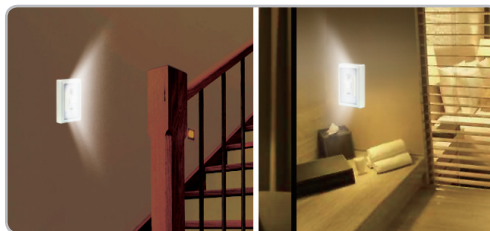

Idea spaces

Product Details