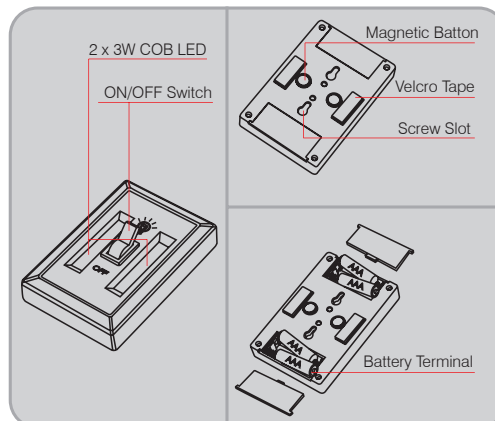

Related Products

SL7280N

Work Light

SL5240N

Work Light

SL7018

Sensor Night Light

SL7019

Sensor Night Light

Available Now

Contact us: info@camelionbattery.com
www.camelionbattery.com

Pictures are for illustrative purposes only and may differ slightly from the actual product. Camelion Product development may require changes without notice.

S28 Camelion ©2016 All Rights Reserved. All other brand names are trademarks or registered trademarks of the respective companies. Contents do not constitute a warranty.