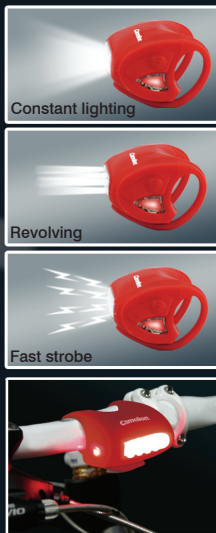

Camelion® TRAVLite™

More Energy Solutions

LED Bicycle Light

Model No.: S766

Three light modes

Sales Tips

Suggested Consumer Markets:

Bicycle Rider, Tourists

Suggested Message to Consumer:

LED bicycle light

Suggested Retail Markets:

Grocery stores, chain stores, electronics outlets or online sales

Suggested Regions:

Worldwide

Main Features

- Super bright bike light up to 20 lumens
- Durable silicon housing
- White (with white LED) or Red (with red LED)
- Three light modes
- Visible up to 600 meters
- 10 hours of constant lighting*

How to use

How to replace batteries

Specifications

Power Source	AAA size battery (x 3)
Light Source	5+2 LEDs
Lighting Mode	3 lighting modes
Continuous Operating Time*	10 Hours

* Camelion 2014 lab test result, by using 3 x AAA Camelion Alkaline batteries. LED's brightness will attenuate when batteries power is weak.