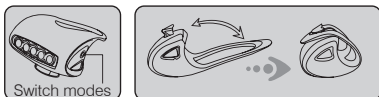

Suggested Message to Consumer:

LED bicycle light

Suggested Retail Markets:

Grocery stores, chain stores, electronics outlets or online sales

Suggested Regions:

Worldwide

Main Features

- Super bright bike light up to 20 lumens
- Durable silicon housing
- White (with white LED) or Red (with red LED)
- Three light modes
- Visible up to 600 meters
- 10 hours of constant lighting*

How to use

How to replace batteries

Specifications

Power Source	AAA size battery (x 3)
Light Source	5+2 LEDs
Lighting Mode	3 lighting modes
Continuous Operating Time*	10 Hours

* Camelion 2014 lab test result, by using 3 x AAA Camelion Alkaline batteries. LED's brightness will attenuate when batteries power is weak.