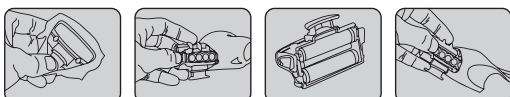

How to replace batteries

Specifications

Power Source	AAA size battery (x 3)
Light Source	5+2 LEDs
Lighting Mode	3 lighting modes
Continuous Operating Time*	10 Hours

* Camelion 2014 lab test result, by using 3 x AAA Camelion Alkaline batteries. LED's brightness will attenuate when batteries power is weak.